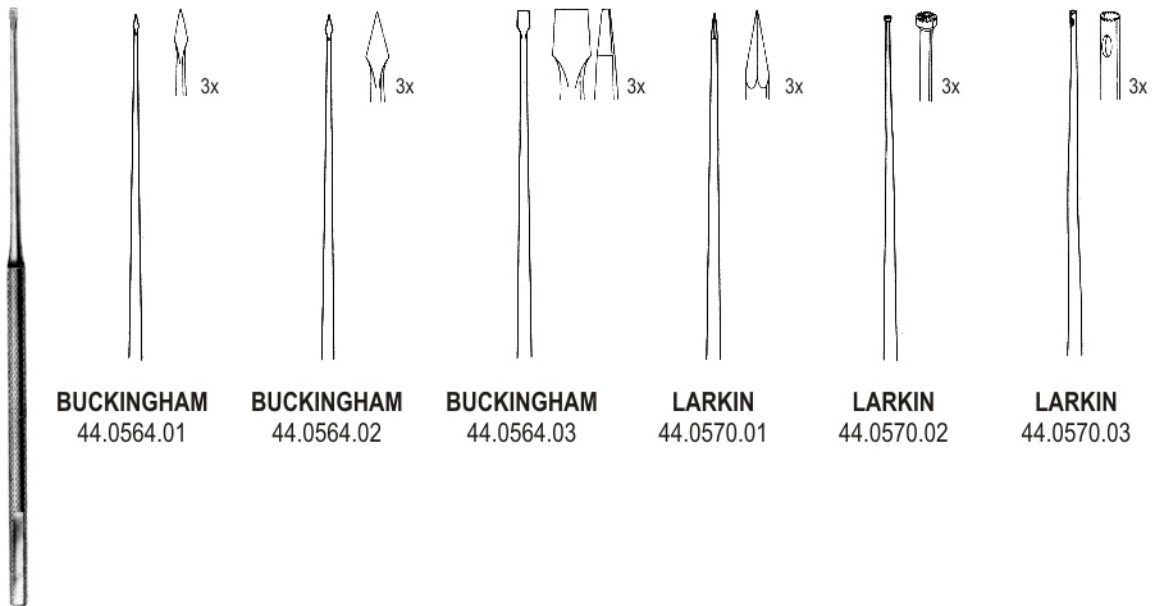

BUCKINGHAM
44.0564.01

BUCKINGHAM
44.0564.02

BUCKINGHAM
44.0564.03

LARKIN
44.0570.01

LARKIN
44.0570.02

LARKIN
44.0570.03

44.0570.03

44-024

www.hilbro.net