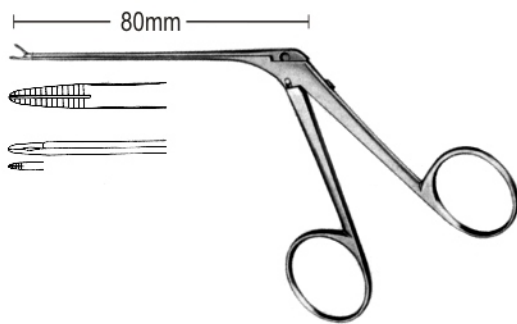

44.0134.02  
4.0 x 1.5mm  
curved up

44.0134.03  
4.0 x 1.5mm  
right

44.0134.04  
4.0 x 1.5mm  
left

44.0134.04

**44-008**

www.hilbro.net

**McGEE**  
 44.0140.01 0.8 X 3.5mm  
 44.0140.02 0.8 X 6.0mm

**JUERS**  
 44.0144.01 right  
 44.0144.02 left

**GREVEN**  
 44.0150.01

**SCHUKNECHT**  
 44.0154.01

**FULLER**  
44.0160.01

**HOUSE-DIETER**  
44.0164.01 left cutting  
44.0164.02 right cutting

**HOUSE-DIETER**  
44.0166.01 down cutting  
44.0166.02 up cutting