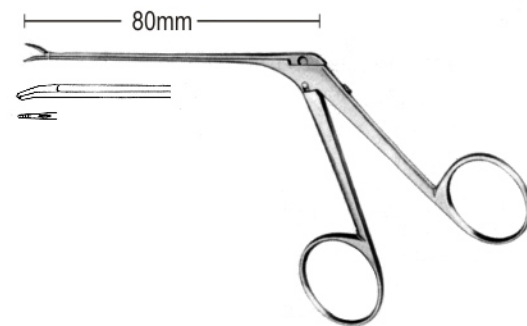

## OTOLOGY

**WULLSTEIN**

44.0130.01  
4.0 x 0.8mm  
straight

44.0130.02  
4.0 x 0.8mm  
curved up

44.0130.03  
4.0 x 0.8mm  
right

44.0130.04  
4.0 x 0.8mm  
left

**BELLUCCI**

44.0134.01  
4.0 x 1.5mm  
straight

44.0134.02  
4.0 x 1.5mm  
curved up

44.0134.03  
4.0 x 1.5mm  
right

44.0134.04  
4.0 x 1.5mm  
left

44.0134.04

**44-008**

www.hilbro.net

**McGEE**  
 44.0140.01 0.8 X 3.5mm  
 44.0140.02 0.8 X 6.0mm

**JUERS**  
 44.0144.01 right  
 44.0144.02 left

**GREVEN**  
 44.0150.01

**SCHUKNECHT**  
 44.0154.01

**FULLER**  
44.0160.01

**HOUSE-DIETER**  
44.0164.01 left cutting  
44.0164.02 right cutting

**HOUSE-DIETER**  
44.0166.01 down cutting  
44.0166.02 up cutting