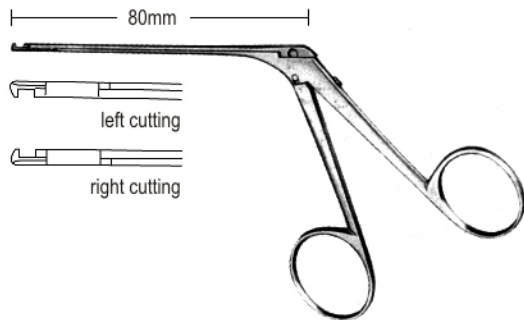

44.0134.02  
4.0 x 1.5mm  
curved up

44.0134.03  
4.0 x 1.5mm  
right

44.0134.04  
4.0 x 1.5mm  
left

44.0134.04

**44-008**

www.hilbro.net

**McGEE**  
 44.0140.01 0.8 X 3.5mm  
 44.0140.02 0.8 X 6.0mm

**JUERS**  
 44.0144.01 right  
 44.0144.02 left

**GREVEN**  
 44.0150.01

**SCHUKNECHT**  
 44.0154.01

**FULLER**  
44.0160.01

**HOUSE-DIETER**  
44.0164.01 left cutting  
44.0164.02 right cutting

**HOUSE-DIETER**  
44.0166.01 down cutting  
44.0166.02 up cutting