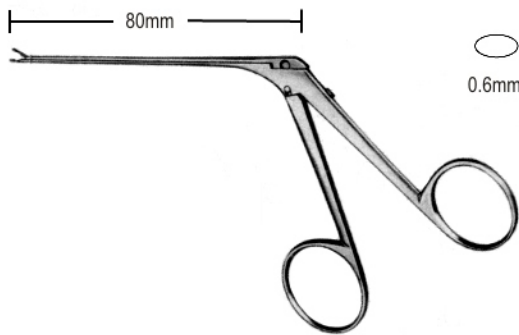

Micro Cup-Shaped-Forceps EN

Mikro-Löffelzangchen DE

Micro-pinzas con boca en forma de cucharila ES

44

OTOLOGY

Hilbro

44.0124.01
3.5 x 0.5mm
straight

44.0124.02
3.5 x 0.5mm
curved up

44.0124.03
3.5 x 0.5mm
right

44.0124.04
3.5 x 0.5mm
left