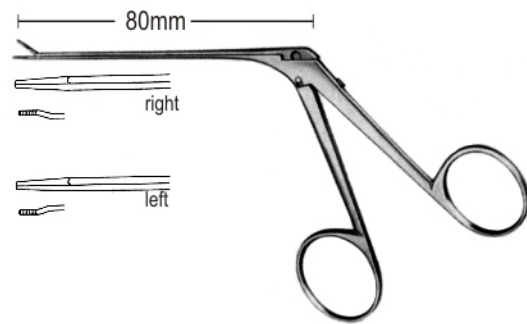

## OTOLOGY

**WULLSTEIN**

44.0130.01  
4.0 x 0.8mm  
straight

44.0130.02  
4.0 x 0.8mm  
curved up

44.0130.03  
4.0 x 0.8mm  
right

44.0130.04  
4.0 x 0.8mm  
left

**BELLUCCI**

44.0134.01  
4.0 x 1.5mm  
straight

44.0134.02  
4.0 x 1.5mm  
curved up

44.0134.03  
4.0 x 1.5mm  
right

44.0134.04  
4.0 x 1.5mm  
left

44.0134.04

**44-008**

www.hilbro.net

**McGEE**  
 44.0140.01 0.8 X 3.5mm  
 44.0140.02 0.8 X 6.0mm

**JUERS**  
 44.0144.01 right  
 44.0144.02 left

**GREVEN**  
 44.0150.01

**SCHUKNECHT**  
 44.0154.01

**FULLER**  
44.0160.01

**HOUSE-DIETER**  
44.0164.01 left cutting  
44.0164.02 right cutting

**HOUSE-DIETER**  
44.0166.01 down cutting  
44.0166.02 up cutting