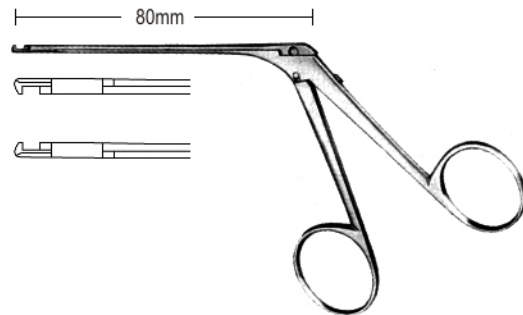

44.0134.02  
4.0 x 1.5mm  
curved up

44.0134.03  
4.0 x 1.5mm  
right

44.0134.04  
4.0 x 1.5mm  
left

44.0134.04

**44-008**

www.hilbro.net

**McGEE**  
 44.0140.01 0.8 X 3.5mm  
 44.0140.02 0.8 X 6.0mm

**JUERS**  
 44.0144.01 right  
 44.0144.02 left

**GREVEN**  
 44.0150.01

**SCHUKNECHT**  
 44.0154.01

**FULLER**  
44.0160.01

**HOUSE-DIETER**  
44.0164.01 left cutting  
44.0164.02 right cutting

**HOUSE-DIETER**  
44.0166.01 down cutting  
44.0166.02 up cutting

**HARTMANN**  
 44.0170.08 8.5cm  
 44.0170.14 14.0cm  
 44.0170.16 16.5cm

**HARTMANN**  
 44.0172.08 8.5cm  
 44.0172.14 14.0cm

**HARTMANN NOYES**  
 44.0174.09 9.0cm

**HARTMANN NOYES**  
 44.0176.09 9.0cm