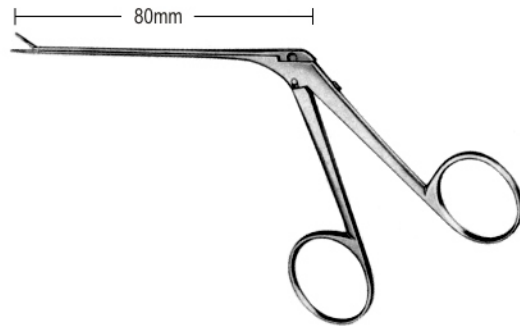

## OTOLOGY

**WULLSTEIN**

44.0130.01  
4.0 x 0.8mm  
straight

44.0130.02  
4.0 x 0.8mm  
curved up

44.0130.03  
4.0 x 0.8mm  
right

44.0130.04  
4.0 x 0.8mm  
left

**BELLUCCI**

44.0134.01  
4.0 x 1.5mm  
straight

44.0134.02  
4.0 x 1.5mm  
curved up

44.0134.03  
4.0 x 1.5mm  
right

44.0134.04  
4.0 x 1.5mm  
left

44.0134.04

**44-008**

www.hilbro.net

**McGEE**  
 44.0140.01 0.8 X 3.5mm  
 44.0140.02 0.8 X 6.0mm

**JUERS**  
 44.0144.01 right  
 44.0144.02 left

**GREVEN**  
 44.0150.01

**SCHUKNECHT**  
 44.0154.01

**FULLER**  
44.0160.01

**HOUSE-DIETER**  
44.0164.01 left cutting  
44.0164.02 right cutting

**HOUSE-DIETER**  
44.0166.01 down cutting  
44.0166.02 up cutting