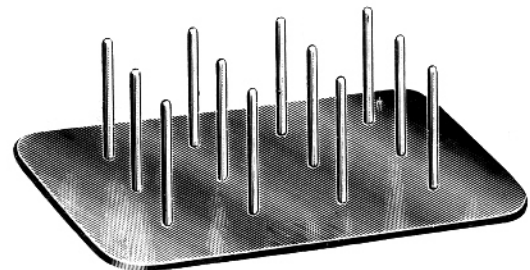

4

10mm Ø

44.0064.04

**SIEGLE**

- 44.0060.00 set
- 44.0060.04 otoscope
- 44.0060.05 rubber bulb
- 44.0060.01,02,03 speculas

44.0064.00 Compl.

**BRUENINGS**

- 44.0064.05 set of 4 speculas
- 44.0064.06 rubber bulb
- 44.0064.07 wooden case only
- 44.0064.10 otoscope