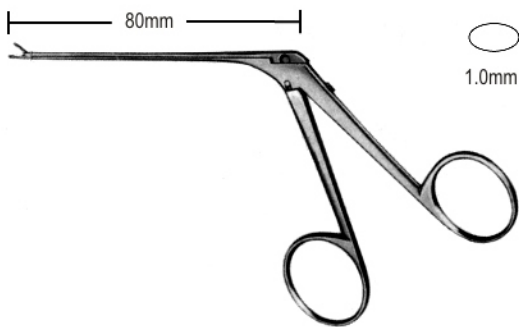

44.0120.11  
3.0 x 0.6mm  
right, serrated

44.0120.12  
3.0 x 0.6mm  
left, serrated

44.0120.12

**44-006**

[www.hilbro.net](http://www.hilbro.net)

Micro Cup-Shaped-Forceps EN

Mikro-Löffelzangchen DE

Micro-pinzas con boca en forma de cucharila ES

44

OTOLOGY

Hilbro

44.0124.01  
3.5 x 0.5mm  
straight

44.0124.02  
3.5 x 0.5mm  
curved up

44.0124.03  
3.5 x 0.5mm  
right

44.0124.04  
3.5 x 0.5mm  
left

44.0126.01  
4.0 x 0.9mm  
straight