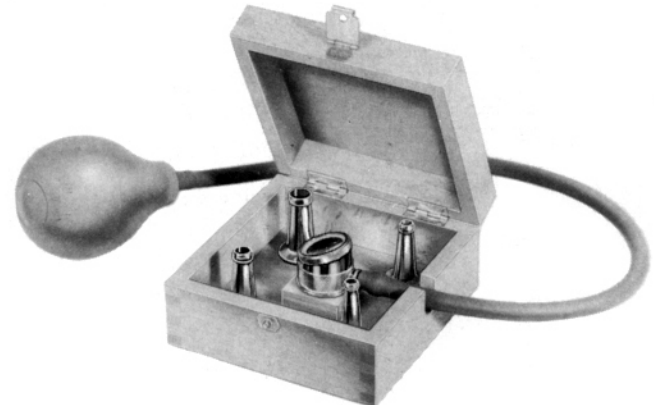

4

10mm Ø

44.0064.04

**SIEGLE**

- 44.0060.00 set
- 44.0060.04 otoscope
- 44.0060.05 rubber bulb
- 44.0060.01,02,03 speculas

44.0064.00 Compl.

**BRUENINGS**

- 44.0064.05 set of 4 speculas
- 44.0064.06 rubber bulb
- 44.0064.07 wooden case only
- 44.0064.10 otoscope