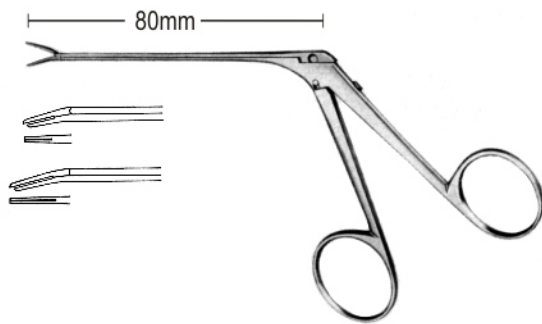

## OTOLOGY

**WULLSTEIN**

44.0130.01  
4.0 x 0.8mm  
straight

44.0130.02  
4.0 x 0.8mm  
curved up

44.0130.03  
4.0 x 0.8mm  
right

44.0130.04  
4.0 x 0.8mm  
left

**BELLUCCI**

44.0134.01  
4.0 x 1.5mm  
straight

44.0134.02  
4.0 x 1.5mm  
curved up

44.0134.03  
4.0 x 1.5mm  
right

44.0134.04  
4.0 x 1.5mm  
left

44.0134.04

**44-008**

www.hilbro.net

**McGEE**  
 44.0140.01 0.8 X 3.5mm  
 44.0140.02 0.8 X 6.0mm

**JUERS**  
 44.0144.01 right  
 44.0144.02 left

**GREVEN**  
 44.0150.01

**SCHUKNECHT**  
 44.0154.01

**FULLER**  
44.0160.01

**HOUSE-DIETER**  
44.0164.01 left cutting  
44.0164.02 right cutting

**HOUSE-DIETER**  
44.0166.01 down cutting  
44.0166.02 up cutting