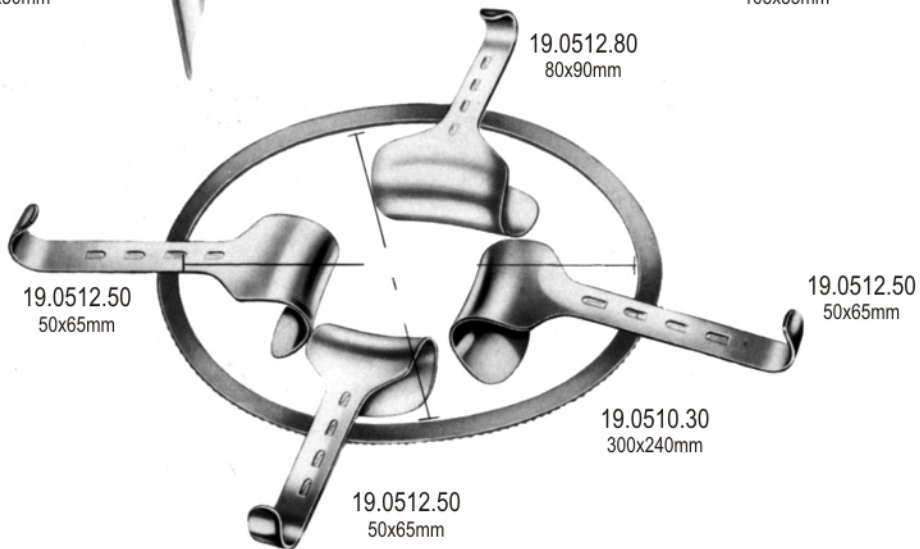

- 19.0502.00 complete
- 19.0504.25 1 frame 255x180mm
- 19.0506.30 2 blades 40x30mm
- 19.0506.40 2 blades 40x40mm

19.0506.30
40x30mm

19.0506.40

19-026

www.hilbro.net

RETRACTORS

19.0512.40
40x55mm

19.0512.50
50x65mm

19.0512.60
60x85mm

19.0512.78
78x65mm

19.0512.80
80x90mm

19.0512.98
98x50mm

19.0512.99
105x35mm

19.0512.98
98x50mm

19.0512.99
105x35mm

19.0512.80
80x90mm

19.0512.50
50x65mm

19.0512.50
50x65mm

19.0510.30
300x240mm

19.0512.50
50x65mm

KIRSCHNER, OVAL

- 19.0510.00 complete
- 19.0510.30 1 frame 300x240mm
- 19.0512.50 3 hook-on retractors, 50x65mm
- 19.0512.80 1 blade, 80x90mm
- 19.0512.98 1 blade, 98x50mm
- 19.0512.99 1 blade, 105x35mm