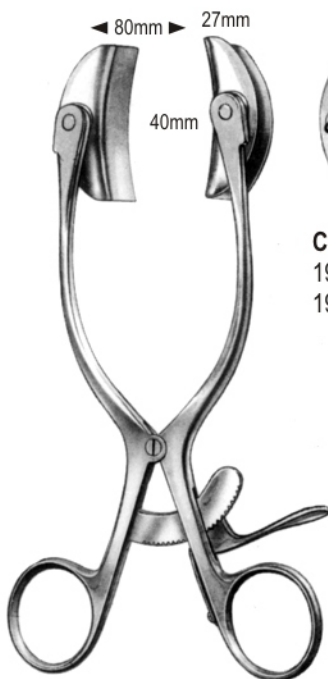

SCOVILLE
19.0386.70
70mm

SCOVILLE
19.0388.01 64x25mm
19.0388.02 64x50mm
19.0388.03 88x25mm

SCOVILLE
19.0390.01 41x38mm
19.0390.02 67x44mm

TAYLOR
19.0392.01 48x50mm
19.0392.02 64x50mm
19.0392.03 64x64mm
19.0392.04 80x57mm

19.0392.04

19-019

www.hilbro.net

RETRACTORS

COLLIN
 19.0400.00
 with 1 pair of blades
 38x60mm

COLLIN
 lateral blades
 38x60mm 19.0402.00
 38x80mm 19.0404.00
 central blades
 38x55mm
 50x76mm

COLLIN
 26.0cm
 19.0406.00 complete
 19.0406.01 central blade 60x75mm

BABY-COLLIN
 19.0410.00
 complete set with 2 pairs of blades

COLLIN lateral blades
 19.0410.18 18x40mm
 19.0410.27 27x40mm

RICARD complete
 19.0420.00 28.0cm
 19.0422.00 30.0cm
 spreader only
 19.0424.01
 central blades
 19.0426.01 55x70mm
 19.0426.02 80x90mm
 lateral blades
 19.0430.40 50x58mm
 19.0430.45 60x80mm
 19.0430.60 72x85mm