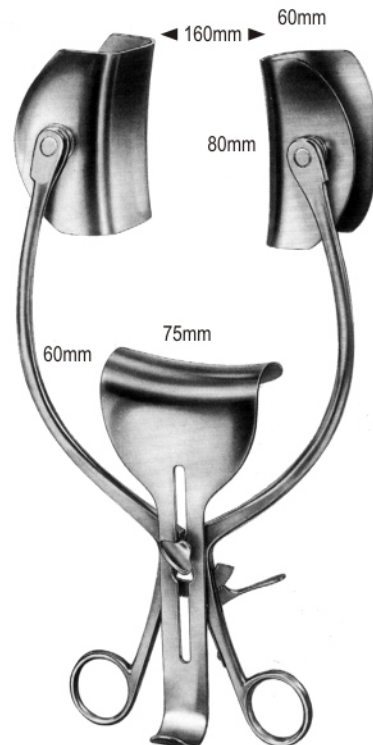

19.0392.04

19-019

www.hilbro.net

RETRACTORS

COLLIN
 19.0400.00
 with 1 pair of blades
 38x60mm

COLLIN
 lateral blades
 38x60mm 19.0402.00
 38x80mm 19.0404.00
 central blades
 38x55mm
 50x76mm

COLLIN
 26.0cm
 19.0406.00 complete
 19.0406.01 central blade 60x75mm

BABY-COLLIN
 19.0410.00
 complete set with 2 pairs of blades

COLLIN lateral blades
 19.0410.18 18x40mm
 19.0410.27 27x40mm

RICARD complete
 19.0420.00 28.0cm
 19.0422.00 30.0cm
 spreader only
 19.0424.01
 central blades
 19.0426.01 55x70mm
 19.0426.02 80x90mm
 lateral blades
 19.0430.40 50x58mm
 19.0430.45 60x80mm
 19.0430.60 72x85mm