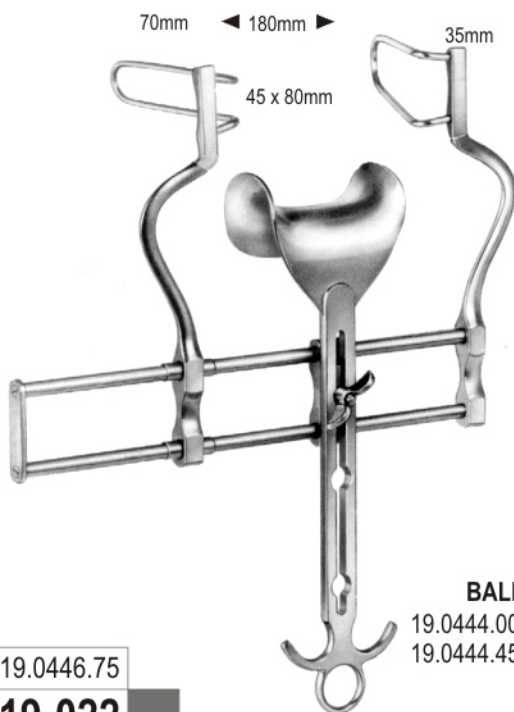

- 19.0430.18 50x70mm
- 19.0430.27 52x110mm
- 19.0430.38 70x55mm
- 19.0430.39 80x90mm
- 19.0430.40 50x58mm
- 19.0430.45 60x80mm
- 19.0430.60 72x85mm

19.0402.00
19.0404.00

19.0406.00

19.0420.00
19.0422.00

19.0422.00

19-021

www.hilbro.net

RETRACTORS

BALFOUR-BABY

19.0440.00 complete
 19.0440.24 centre blade

BALFOUR

19.0442.00 complete
 19.0442.10 centre blade

BALFOUR

19.0444.00 complete
 19.0444.45 centre blade

BALFOUR

19.0446.00 complete
 19.0446.75 centre blade

19.0446.75

19-022

www.hilbro.net

RETRACTORS

BERKELEY

- 19.0450.00 complete
- 19.0450.60 2 blades 60 x 35mm

GOLIGHER

- 19.0454.00 complete
- 19.0454.51 1 centre blade 51mm deep
- 19.0454.10 1 pair lateral blades 51mm deep
- 19.0456.51 1 centre blade 102mm deep
- 19.0456.10 1 pair lateral blades 102mm deep