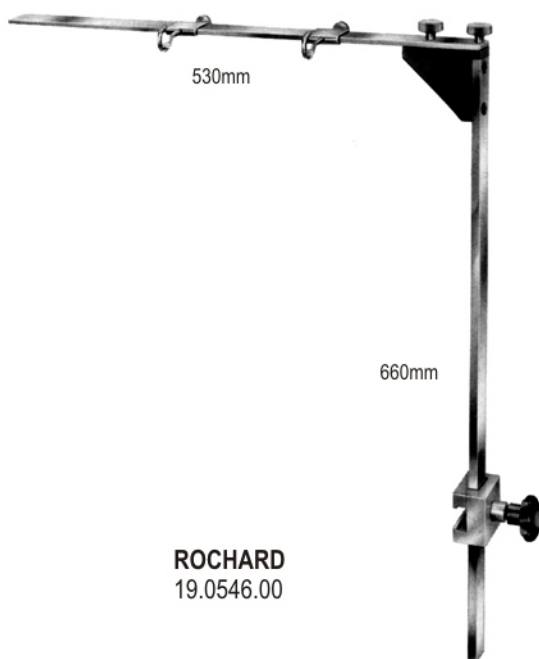

19.0512.60

19-029

www.hilbro.net

RETRACTORS

TURNER-WARWICK
 19.0530.18 18.5cm
 19.0530.23 23.0cm
 19.0530.30 30.0cm

TURNER-WARWICK
 19.0532.01
 460x330mm

TURNER-WARWICK
 19.0532.00 complete

19.0534.01
 75x20mm

19.0534.02
 100x40mm

19.0534.03
 90x58mm

19.0534.04
 115x58mm

19.0534.05
 50x40mm

19.0534.06
 75x60mm

19.0534.07
 90x60mm

19.0534.08
 114x60mm

19.0534.09
 13mm (hook)

19.0534.09

19-030

www.hilbro.net

RETRACTORS

ROCHARD
310mm

ROCHARD
19.0544.19

- | | | | |
|------------|----------|------------|-----------|
| 19.0540.01 | 48x90mm | 19.0540.08 | 80x155mm |
| 19.0540.02 | 48x105mm | 19.0540.09 | 100x100mm |
| 19.0540.03 | 48x120mm | 19.0540.10 | 100x105mm |
| 19.0540.04 | 48x135mm | 19.0540.11 | 100x120mm |
| 19.0540.05 | 48x155mm | 19.0540.12 | 100x155mm |
| 19.0540.06 | 80x105mm | 19.0540.13 | 150x150mm |
| 19.0540.07 | 80x120mm | | |

ROCHARD
19.0546.00

ROCHARD
19.0548.00

19.0548.00

19-031

www.hilbro.net