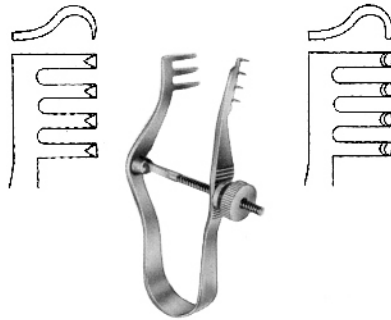

SELF-RETAINING RETRACTOR

19

PAGE 001 to 031

- EN Self Retaining Retractors
- DE Wundspreizer, Selbsthalend
- ES Separadores con retenida automatica

SERVING HEALTHCARE WORLDWIDE

www.hilbro.net

RETRACTORS

LOGAN
19.0010.04 4.0cm

BUCKLEY
19.0014.06 6.0cm

19.0020.08 8.0cm

ALM
sharp 19.0030.07 7.0cm
blunt 19.0032.07 7.0cm
sharp 19.0030.10 10.0cm
blunt 19.0032.10 10.0cm

KAUPP
shrap 19.0040.10 10.0cm
blunt 19.0042.10 10.0cm

FINSEN
sharp 19.0050.05 5.0cm
blunt 19.0052.05 5.0cm
sharp 19.0050.07 7.0cm
blunt 19.0052.07 7.0cm