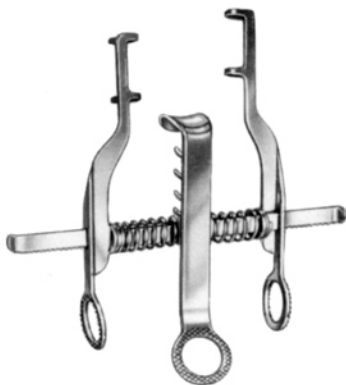

VICKERS 7.5cm
19.0074.00 complete with central blade
19.0072.01 10x12mm
19.0072.02 10x18mm