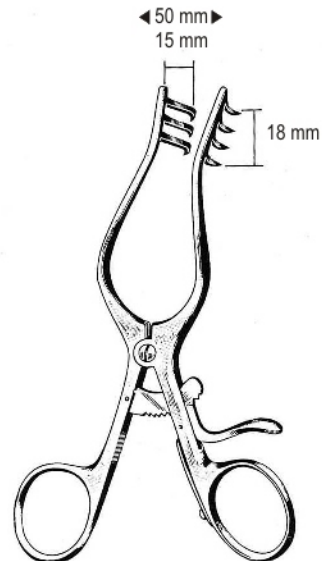

VICKERS 7.5cm
 19.0072.00 complete with central blade
 19.0072.01 10x12mm
 19.0072.02 10x18mm

VICKERS 7.5cm
 19.0074.00 complete with central blade
 19.0072.01 10x12mm
 19.0072.02 10x18mm

VICKERS 9.0cm
 19.0076.00 complete with central blade
 19.0072.01 10x12mm
 19.0072.02 10x18mm

19.0076.02

19-002

www.hilbro.net

RETRACTORS

WEITLANER-LOKTITE
sharp blunt
19.0080.10 10.5cm 19.0082.10

WEITLANER
sharp blunt
19.0084.13 13.0cm 19.0086.13
19.0084.14 14.0cm 19.0086.14
19.0084.16 16.0cm 19.0086.16

WEITLANER-WULLSTEIN
sharp blunt
19.0088.13 13.0cm 19.0089.13

WEITLANER-WULLSTEIN
sharp blunt
19.0090.13 13.0cm 19.0092.13

WEITLANER
sharp blunt
19.0094.20 20.0cm 19.0096.20
19.0094.23 23.0cm 19.0096.23
19.0094.26 26.0cm 19.0096.26