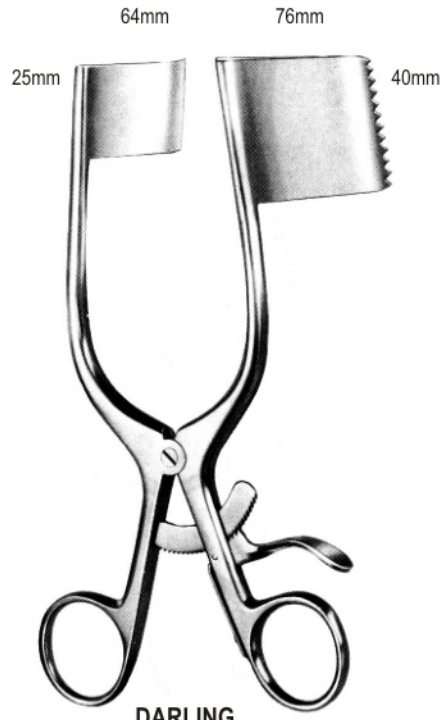

DARLING
19.0172.18 18cm