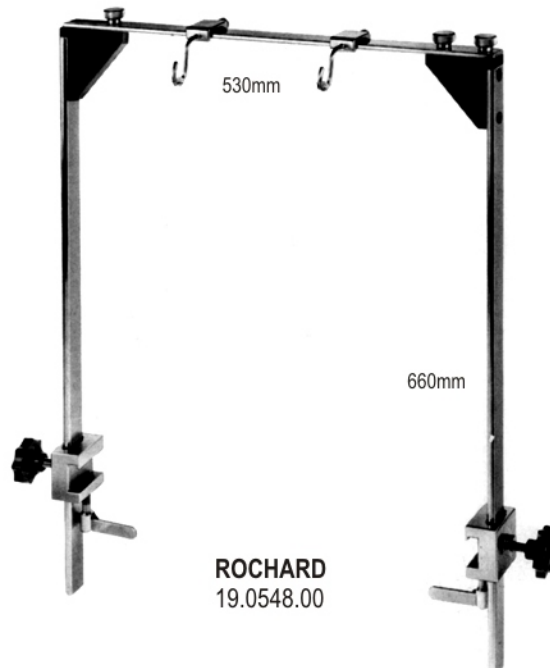

19.0512.60

19-029

www.hilbro.net

RETRACTORS

TURNER-WARWICK
 19.0530.18 18.5cm
 19.0530.23 23.0cm
 19.0530.30 30.0cm

TURNER-WARWICK
 19.0532.01
 460x330mm

TURNER-WARWICK
 19.0532.00 complete

19.0534.01
 75x20mm

19.0534.02
 100x40mm

19.0534.03
 90x58mm

19.0534.04
 115x58mm

19.0534.05
 50x40mm

19.0534.06
 75x60mm

19.0534.07
 90x60mm

19.0534.08
 114x60mm

19.0534.09
 13mm (hook)

19.0534.09

19-030

www.hilbro.net

RETRACTORS

ROCHARD
310mm

ROCHARD
19.0544.19

- | | | | |
|------------|----------|------------|-----------|
| 19.0540.01 | 48x90mm | 19.0540.08 | 80x155mm |
| 19.0540.02 | 48x105mm | 19.0540.09 | 100x100mm |
| 19.0540.03 | 48x120mm | 19.0540.10 | 100x105mm |
| 19.0540.04 | 48x135mm | 19.0540.11 | 100x120mm |
| 19.0540.05 | 48x155mm | 19.0540.12 | 100x155mm |
| 19.0540.06 | 80x105mm | 19.0540.13 | 150x150mm |
| 19.0540.07 | 80x120mm | | |

ROCHARD
19.0546.00

ROCHARD
19.0548.00

19.0548.00

19-031

www.hilbro.net