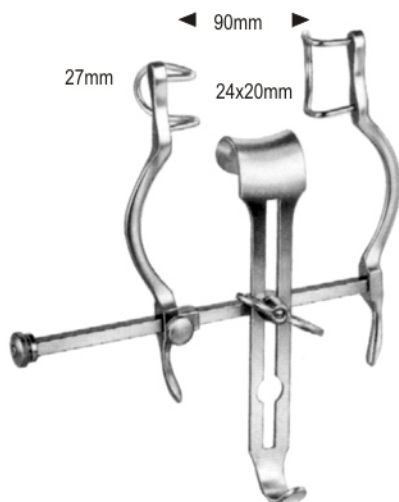

BABY-COLLIN
 19.0410.00
 complete set with 2 pairs of blades

COLLIN lateral blades
 19.0410.18 18x40mm
 19.0410.27 27x40mm

RICARD complete
 19.0420.00 28.0cm
 19.0422.00 30.0cm
 spreader only
 19.0424.01
 central blades
 19.0426.01 55x70mm
 19.0426.02 80x90mm
 lateral blades
 19.0430.40 50x58mm
 19.0430.45 60x80mm
 19.0430.60 72x85mm

19.0430.60

19-020

www.hilbro.net

RETRACTORS

19.0430.45

19.0410.00

19.0400.00

- 19.0428.50 18x40mm
- 19.0428.52 27x40mm
- 19.0428.70 38x60mm
- 19.0428.80 40x80mm
- 19.0428.90 45x80mm
- 19.0428.92 50x70mm
- 19.0428.94 60x80mm

- 19.0430.18 50x70mm
- 19.0430.27 52x110mm
- 19.0430.38 70x55mm
- 19.0430.39 80x90mm
- 19.0430.40 50x58mm
- 19.0430.45 60x80mm
- 19.0430.60 72x85mm

19.0402.00
19.0404.00

19.0406.00

19.0420.00
19.0422.00

19.0422.00

19-021

www.hilbro.net

RETRACTORS

BALFOUR-BABY

19.0440.00 complete
 19.0440.24 centre blade

BALFOUR

19.0442.00 complete
 19.0442.10 centre blade

BALFOUR