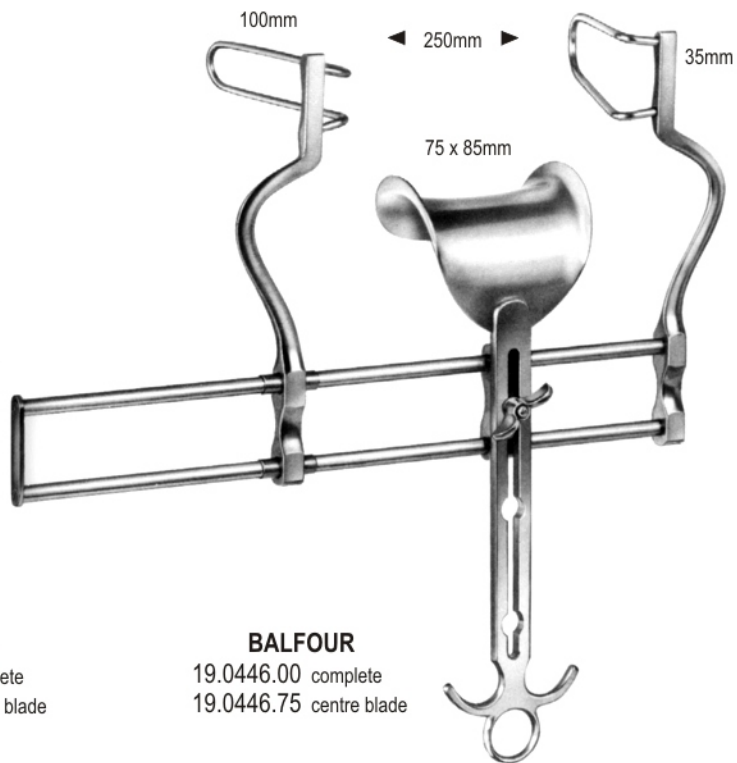

- 19.0430.18 50x70mm
- 19.0430.27 52x110mm
- 19.0430.38 70x55mm
- 19.0430.39 80x90mm
- 19.0430.40 50x58mm
- 19.0430.45 60x80mm
- 19.0430.60 72x85mm

19.0402.00
19.0404.00

19.0406.00

19.0420.00
19.0422.00

19.0422.00

19-021

www.hilbro.net

RETRACTORS

BALFOUR-BABY

19.0440.00 complete
 19.0440.24 centre blade

BALFOUR

19.0442.00 complete
 19.0442.10 centre blade

BALFOUR

19.0444.00 complete
 19.0444.45 centre blade

BALFOUR

19.0446.00 complete
 19.0446.75 centre blade

19.0446.75

19-022

www.hilbro.net

RETRACTORS

BERKELEY

- 19.0450.00 complete
- 19.0450.60 2 blades 60 x 35mm

GOLIGHER

- 19.0454.00 complete
- 19.0454.51 1 centre blade 51mm deep
- 19.0454.10 1 pair lateral blades 51mm deep
- 19.0456.51 1 centre blade 102mm deep
- 19.0456.10 1 pair lateral blades 102mm deep