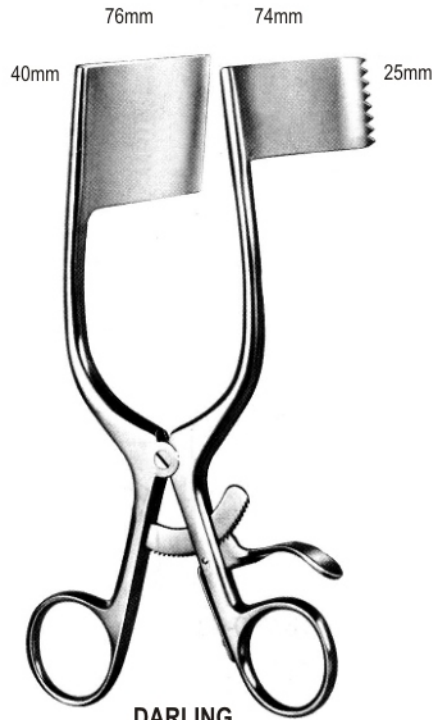

RETRACTORS

DARLING
19.0170.18 18cm