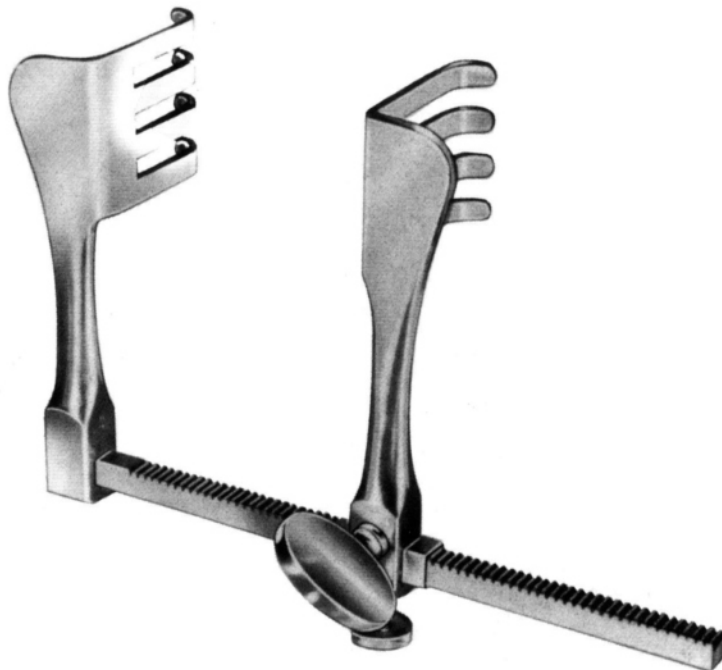

19.0356.70

19-017

www.hilbro.net

RETRACTORS

TEMPLE-FAY
 19.0360.00
 48x40x110mm

TEMPLE-FAY-ULRICH
 19.0364.00

BADGLEY
 19.0370.00 55x44x165 mm
 19.0372.00 60x44x165 mm

19.0372.00