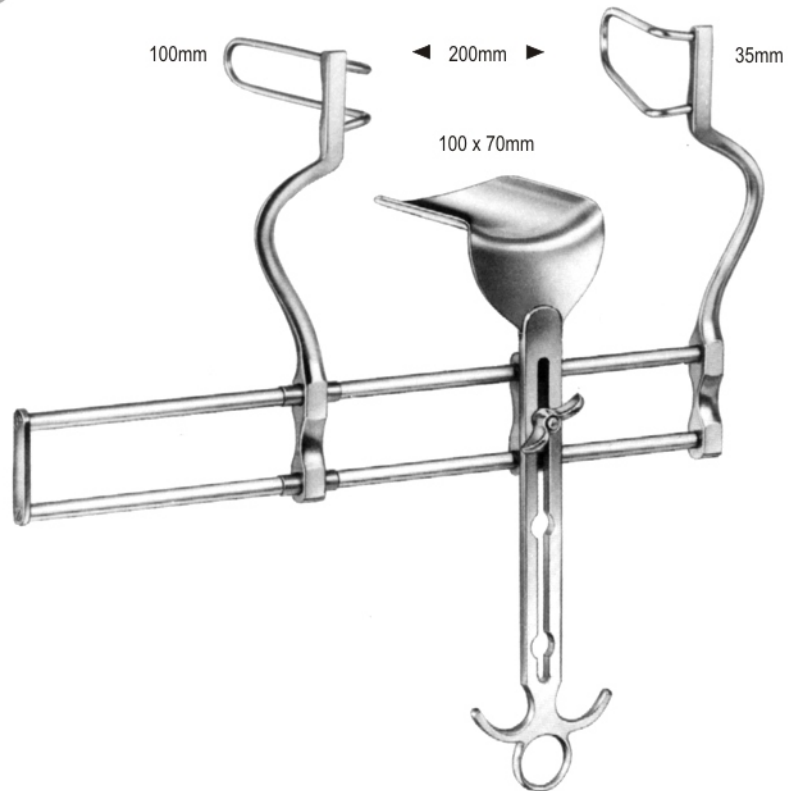

- 19.0430.18 50x70mm
- 19.0430.27 52x110mm
- 19.0430.38 70x55mm
- 19.0430.39 80x90mm
- 19.0430.40 50x58mm
- 19.0430.45 60x80mm
- 19.0430.60 72x85mm

19.0402.00
19.0404.00

19.0406.00

19.0420.00
19.0422.00

19.0422.00

19-021

www.hilbro.net

RETRACTORS

BALFOUR-BABY

19.0440.00 complete
 19.0440.24 centre blade

BALFOUR

19.0442.00 complete
 19.0442.10 centre blade

BALFOUR

19.0444.00 complete
 19.0444.45 centre blade

BALFOUR

19.0446.00 complete
 19.0446.75 centre blade

19.0446.75

19-022

www.hilbro.net

RETRACTORS

BERKELEY