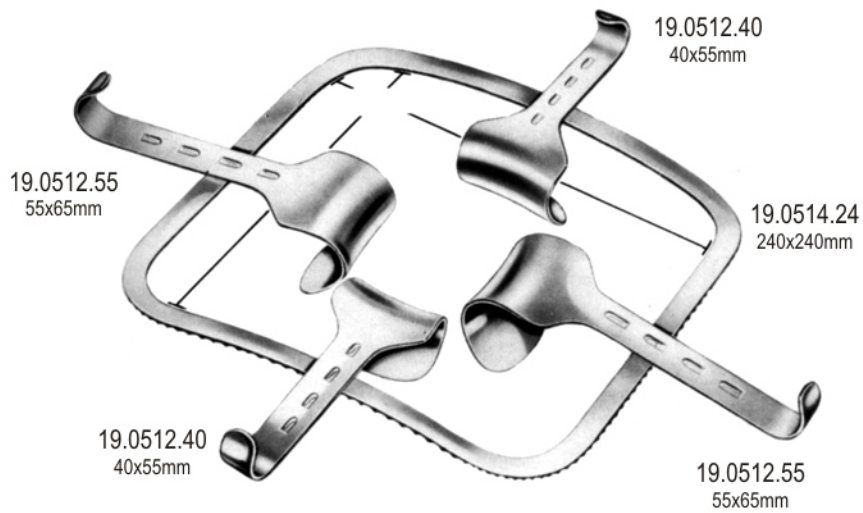

19.0512.60
60x85mm

19.0512.78
78x65mm

19.0512.80
80x90mm

19.0512.98
98x50mm

19.0512.99
105x35mm

19.0512.98
98x50mm

19.0512.99
105x35mm

19.0512.80
80x90mm

19.0512.50
50x65mm

19.0512.50
50x65mm

19.0510.30
300x240mm

19.0512.50
50x65mm

KIRSCHNER, OVAL

- 19.0510.00 complete
- 19.0510.30 1 frame 300x240mm
- 19.0512.50 3 hook-on retractors, 50x65mm
- 19.0512.80 1 blade, 80x90mm
- 19.0512.98 1 blade, 98x50mm
- 19.0512.99 1 blade, 105x35mm

19.0512.99

19-027

www.hilbro.net

RETRACTORS

KIRCHNER

- 19.0514.00 complete
- 19.0514.24 1 frame, rigid, 240x240mm
- 19.0512.40 2 hook-on retractors, 40x55mm
- 19.0512.55 2 hook-on retractors, 55x65mm

KIRCHNER