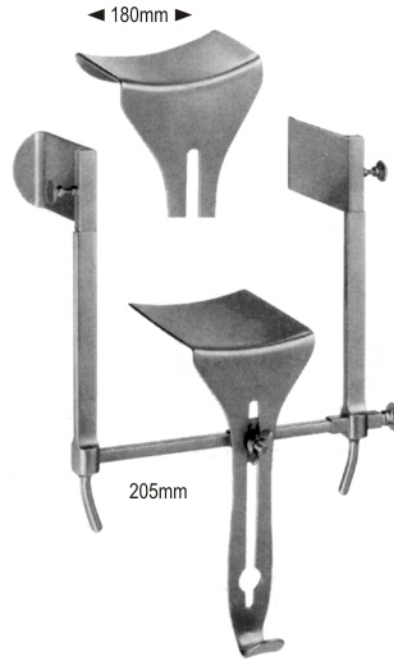

19-021

www.hilbro.net

RETRACTORS

BALFOUR-BABY

19.0440.00 complete
 19.0440.24 centre blade

BALFOUR

19.0442.00 complete
 19.0442.10 centre blade

BALFOUR

19.0444.00 complete
 19.0444.45 centre blade

BALFOUR

19.0446.00 complete
 19.0446.75 centre blade

19.0446.75

19-022

www.hilbro.net

RETRACTORS

BERKELEY

- 19.0450.00 complete
- 19.0450.60 2 blades 60 x 35mm

GOLIGHER

- 19.0454.00 complete
- 19.0454.51 1 centre blade 51mm deep
- 19.0454.10 1 pair lateral blades 51mm deep
- 19.0456.51 1 centre blade 102mm deep
- 19.0456.10 1 pair lateral blades 102mm deep