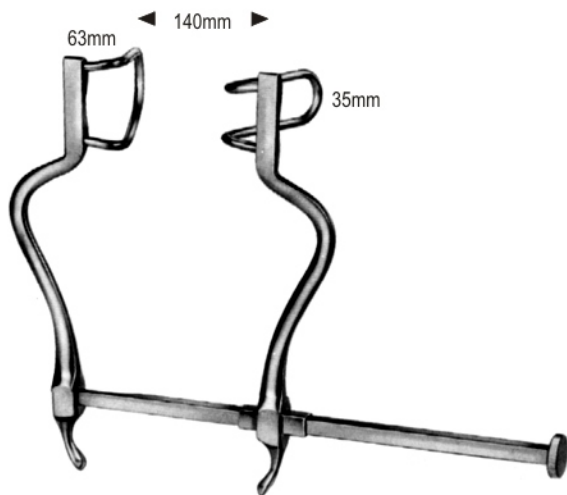

19-021

www.hilbro.net

RETRACTORS

BALFOUR-BABY

19.0440.00 complete
 19.0440.24 centre blade

BALFOUR

19.0442.00 complete
 19.0442.10 centre blade

BALFOUR

19.0444.00 complete
 19.0444.45 centre blade

BALFOUR

19.0446.00 complete
 19.0446.75 centre blade

19.0446.75

19-022

www.hilbro.net

RETRACTORS

BERKELEY

- 19.0450.00 complete
- 19.0450.60 2 blades 60 x 35mm

GOLIGHER

- 19.0454.00 complete
- 19.0454.51 1 centre blade 51mm deep
- 19.0454.10 1 pair lateral blades 51mm deep
- 19.0456.51 1 centre blade 102mm deep
- 19.0456.10 1 pair lateral blades 102mm deep