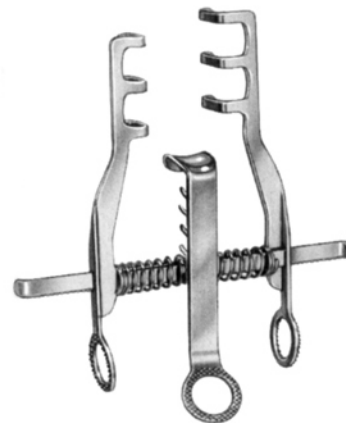

VICKERS 9.0cm
19.0076.00 complete with central blade
19.0072.01 10x12mm
19.0072.02 10x18mm

19.0076.02

19-002

www.hilbro.net