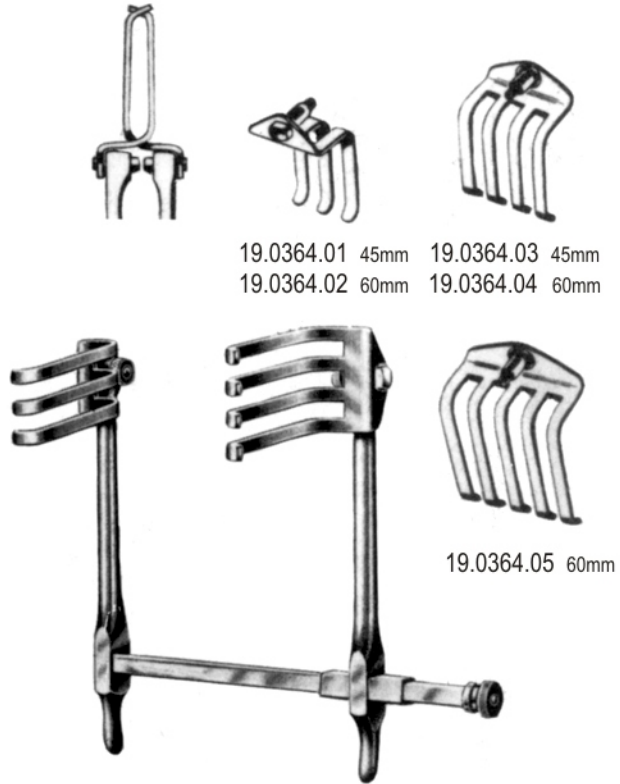

19.0356.70

19-017

www.hilbro.net

RETRACTORS

TEMPLE-FAY
 19.0360.00
 48x40x110mm

TEMPLE-FAY-ULRICH
 19.0364.00

BADGLEY
 19.0370.00 55x44x165 mm
 19.0372.00 60x44x165 mm

19.0372.00

19-018

www.hilbro.net

RETRACTORS

SCOVILLE
19.0380.00 frame only

SCOVILLE-HAVERFIELD
19.0382.00 frame only

SCOVILLE
19.0384.50
50mm

SCOVILLE
19.0384.70
70mm

SCOVILLE
19.0386.50
50mm