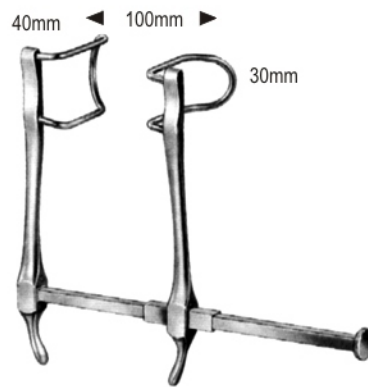

GOSSET
19.0462.00

19.0462.00

19-023

www.hilbro.net