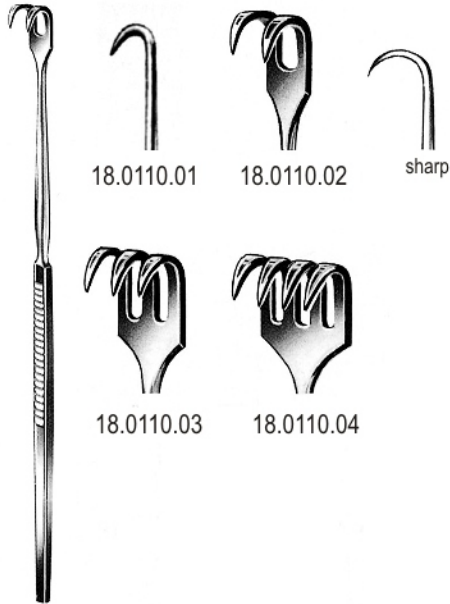

Retractors EN

Wundhaken DE

Separadores ES

18

RETRACTORS

18.0110.01

18.0110.02

sharp

18.0110.03

18.0110.04

16.0cm