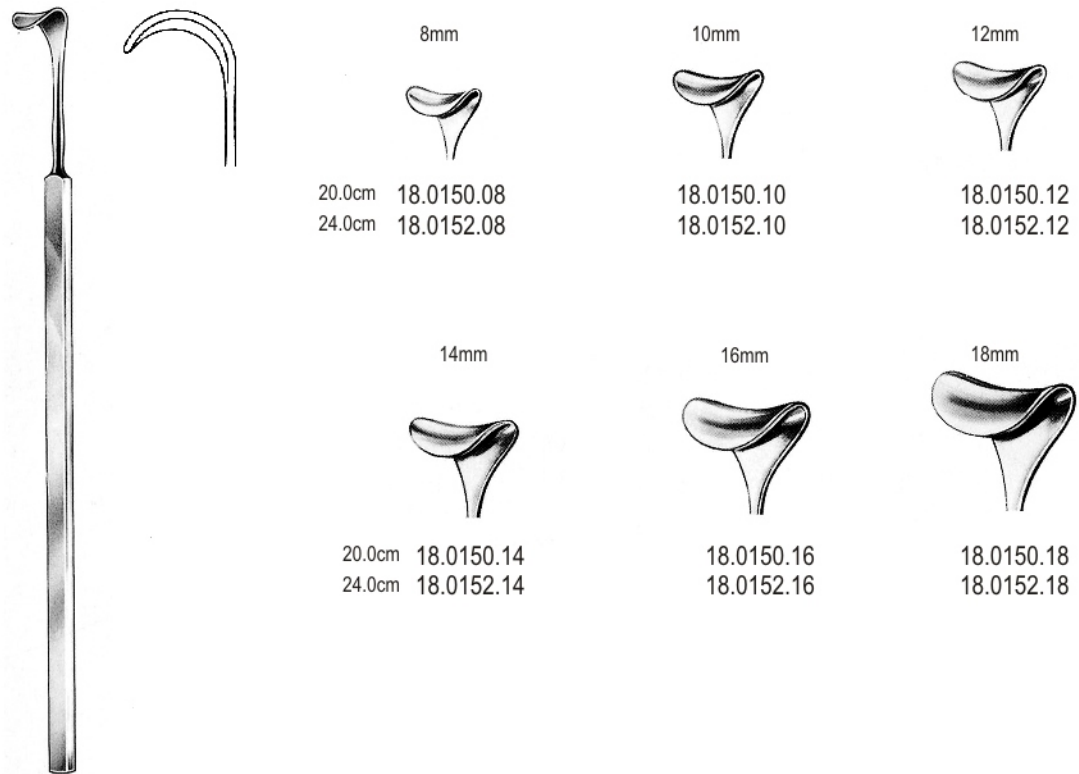

EN Retractor

DE Wundhaken

ES Separadores

RETRACTORS

18.0152.18

18-006

www.hilbro.net