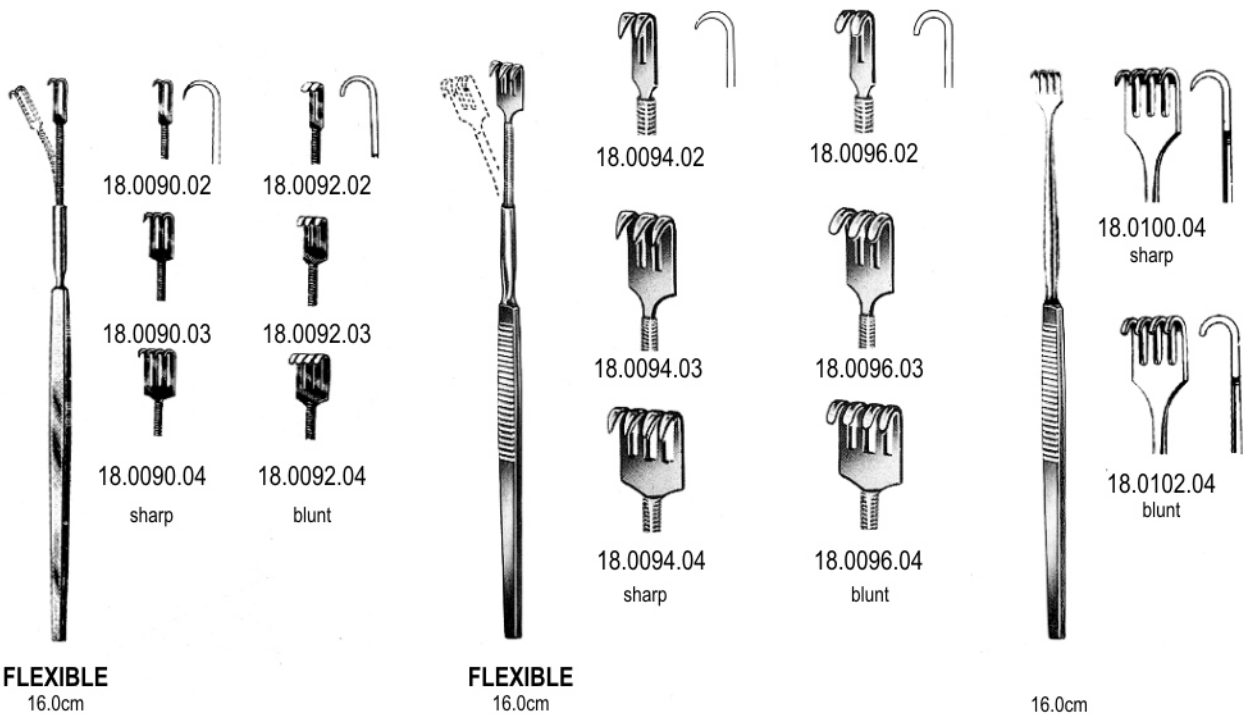

RETRACTORS

18.0102.04

18-004

www.hilbro.net