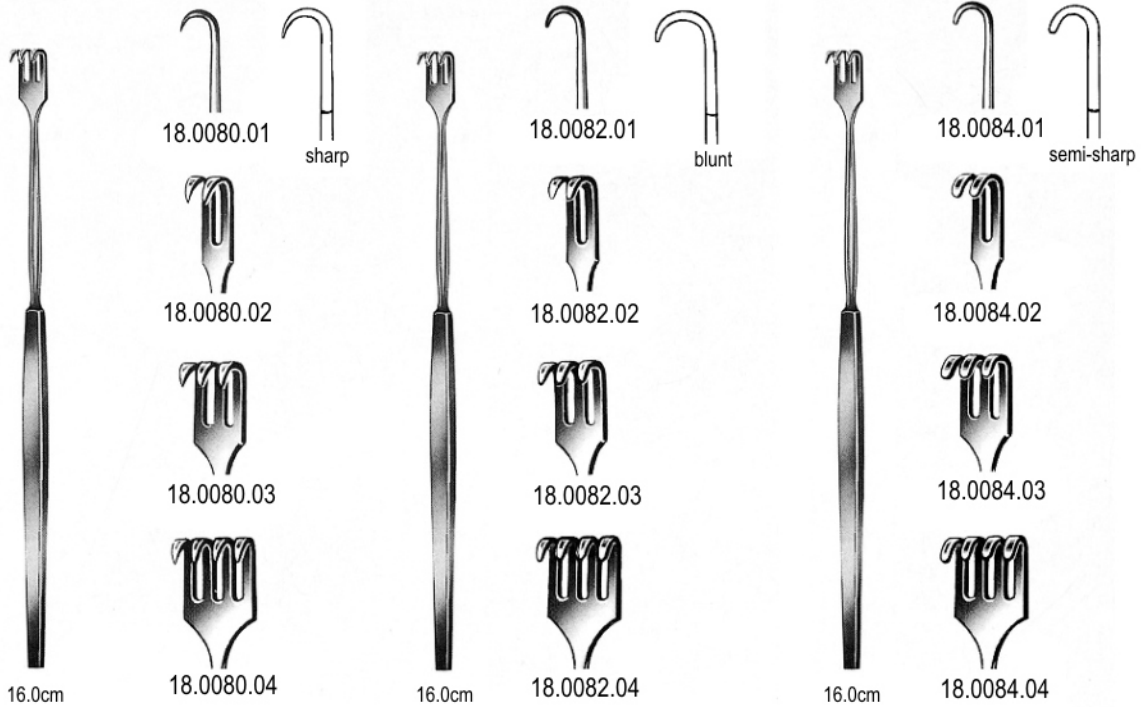

RETRACTORS

18.0102.04

18-004

www.hilbro.net