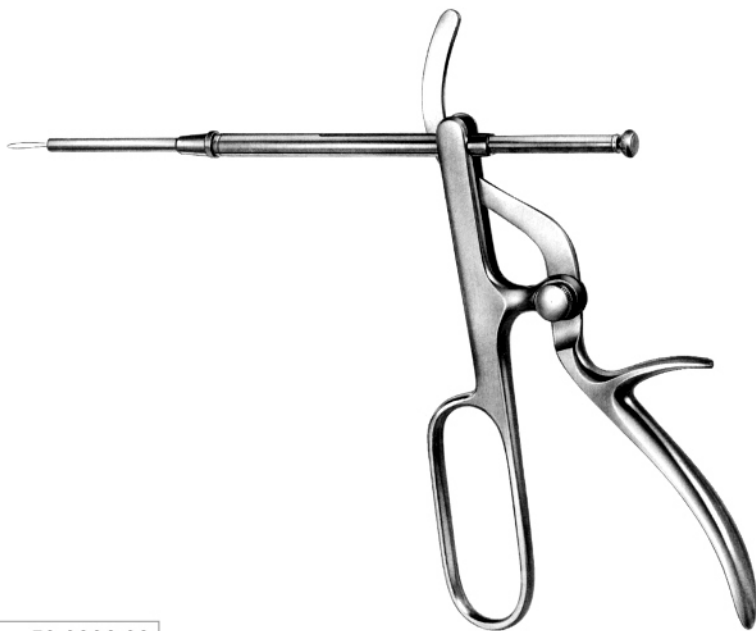

TYDING
50.0290.00