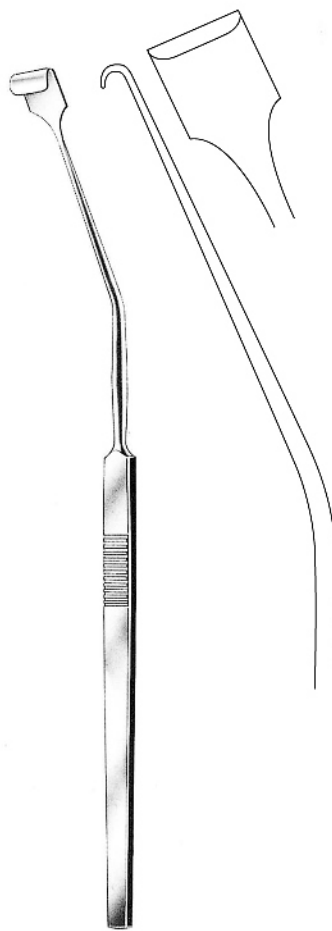

50

TONSIL

Hilbro

**HURD**  
50.0120.22 22.5cm

**HENKE**  
50.0124.23 23.0cm

**HENKE**  
50.0130.23 23.0cm

**CARPENTER**  
50.0134.25 25.0cm

**CARPENTER**  
50.0140.24 24.0cm

## TONSIL

**LOVE**  
15.0cm  
50.0150.18 18mm  
50.0150.20 20mm  
50.0150.22 22mm

**MARSCHIK**  
50.0154.22 22.0cm

**NAGER**  
50.0160.24 24.0cm

**HOFER**  
50.0164.24 24.0cm

50.0164.24

**50-006**

[www.hilbro.net](http://www.hilbro.net)

**BIRKETT**  
19.0cm

50.0240.19

50.0241.19

50.0243.19

**WILSON**  
50.0250.19 19.0cm

**MOLLISON**  
 50.0254.18 18.0cm (with horizontal opening)  
 50.0256.18 18.0cm (with vertical opening)

**MOLLISON**

50.0256.18