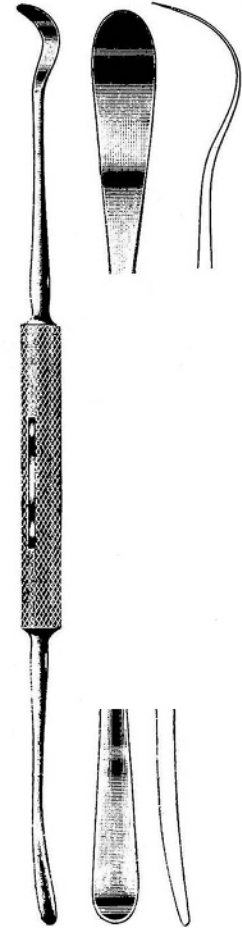

50

TONSIL

Hilbro

**HURD**  
50.0120.22 22.5cm

**HENKE**  
50.0124.23 23.0cm

**HENKE**  
50.0130.23 23.0cm

**CARPENTER**  
50.0134.25 25.0cm

**CARPENTER**  
50.0140.24 24.0cm