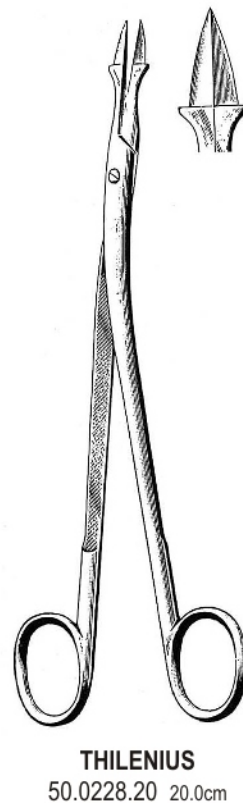

TONSIL

50.0228.20

50-008

www.hilbro.net