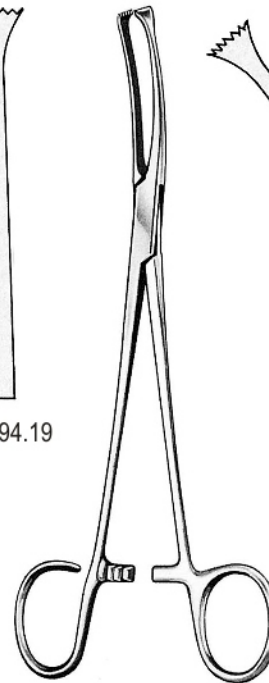

TONSIL

**TIVNEN-TYDING**  
21.0cm

Fig. 1  
50.0170.21

Fig. 2  
50.0172.21

**MUSEUX**  
50.0180.20 20.0cm

**MUSEUX**  
50.0181.20 20.0cm

**BALLENGER**  
50.0184.21 21.5cm

**WHITE**  
50.0190.18 18.0cm  
50.0190.23 23.0cm

50.0194.19

**COLVER**  
19.0cm

50.0195.19

50.0195.19

**50-007**

www.hilbro.net

**BIRKETT**  
19.0cm

50.0240.19

50.0241.19

50.0243.19

**WILSON**  
50.0250.19 19.0cm

**MOLLISON**  
 50.0254.18 18.0cm (with horizontal opening)  
 50.0256.18 18.0cm (with vertical opening)

**MOLLISON**

50.0256.18