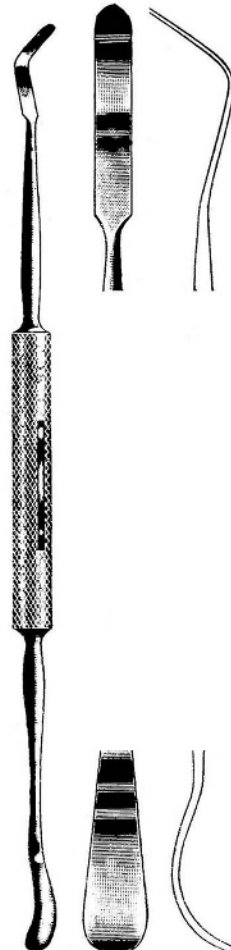

50

TONSIL

Hilbro

**HURD**  
50.0120.22 22.5cm

**HENKE**  
50.0124.23 23.0cm

**HENKE**  
50.0130.23 23.0cm

**CARPENTER**  
50.0134.25 25.0cm

**CARPENTER**  
50.0140.24 24.0cm