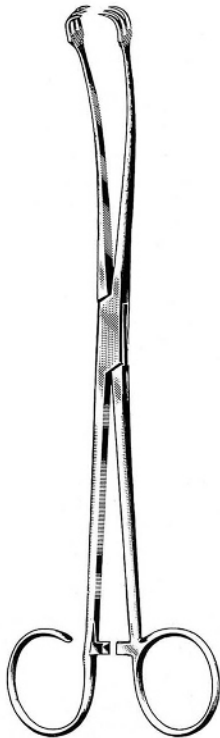

## TONSIL

**LOVE**  
15.0cm  
50.0150.18 18mm  
50.0150.20 20mm  
50.0150.22 22mm

**MARSCHIK**  
50.0154.22 22.0cm

**NAGER**  
50.0160.24 24.0cm

**HOFER**  
50.0164.24 24.0cm

50.0164.24

**50-006**

[www.hilbro.net](http://www.hilbro.net)

TONSIL

**TIVNEN-TYDING**  
21.0cm

Fig. 1  
50.0170.21

Fig. 2  
50.0172.21

**MUSEUX**  
50.0180.20 20.0cm

**MUSEUX**  
50.0181.20 20.0cm

**BALLENGER**  
50.0184.21 21.5cm

**WHITE**  
50.0190.18 18.0cm  
50.0190.23 23.0cm

50.0194.19

**COLVER**  
19.0cm

50.0195.19

50.0195.19

**50-007**

www.hilbro.net

**BIRKETT**  
19.0cm

50.0240.19

50.0241.19

50.0243.19

**WILSON**  
50.0250.19 19.0cm

**MOLLISON**  
 50.0254.18 18.0cm (with horizontal opening)  
 50.0256.18 18.0cm (with vertical opening)

**MOLLISON**

50.0256.18