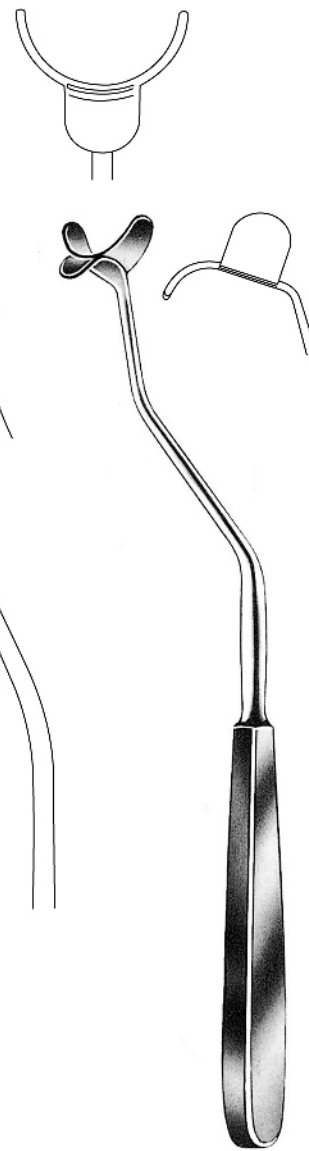

## TONSIL

**LOVE**  
15.0cm  
50.0150.18 18mm  
50.0150.20 20mm  
50.0150.22 22mm

**MARSCHIK**  
50.0154.22 22.0cm

**NAGER**  
50.0160.24 24.0cm

**HOFER**  
50.0164.24 24.0cm

50.0164.24

**50-006**

[www.hilbro.net](http://www.hilbro.net)

TONSIL

**TIVNEN-TYDING**  
21.0cm

Fig. 1  
50.0170.21

Fig. 2  
50.0172.21

**MUSEUX**  
50.0180.20 20.0cm

**MUSEUX**  
50.0181.20 20.0cm

**BALLENGER**  
50.0184.21 21.5cm

**WHITE**  
50.0190.18 18.0cm  
50.0190.23 23.0cm

**BIRKETT**  
19.0cm

50.0240.19

50.0241.19

50.0243.19

**WILSON**  
50.0250.19 19.0cm

**MOLLISON**  
 50.0254.18 18.0cm (with horizontal opening)  
 50.0256.18 18.0cm (with vertical opening)

**MOLLISON**

50.0256.18