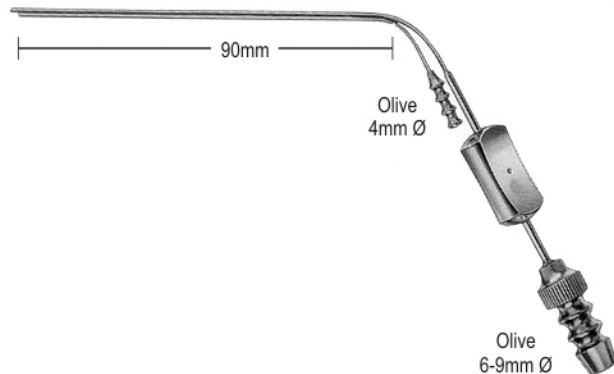

06.0322.15

06-009

www.hilbro.net