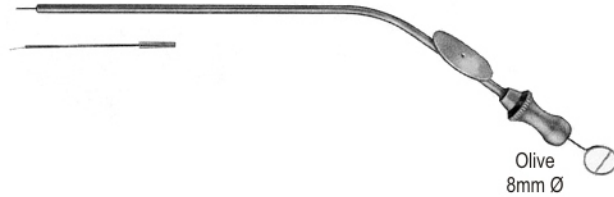

BELLUCCI

15.0cm

06.0310.00 (Set)

06.0310.01 (Cannula only)

(Complete consists of suction cannula and detachable ends 06.0302.05, 06.0302.07 & 06.0302.10)