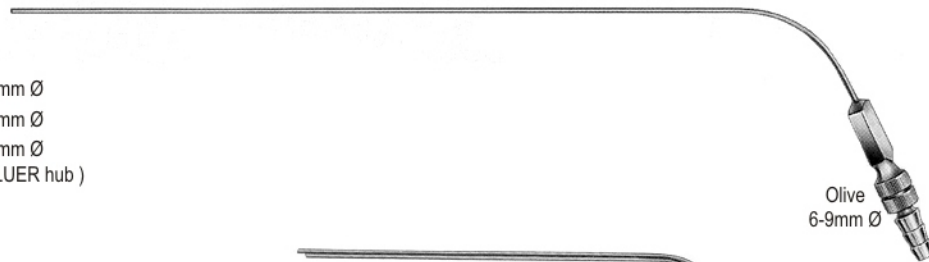

06.0316.20 2.0mm Ø

06.0316.25 2.5mm Ø

06.0316.30 3.0mm Ø

(90° to curve with LUER hub)

Olive
4mm Ø

HOUSE

06.0322.09 0.9mm Ø , 0.7mm Ø

06.0322.12 1.2mm Ø , 0.9mm Ø

06.0322.15 1.5mm Ø , 1.2mm Ø